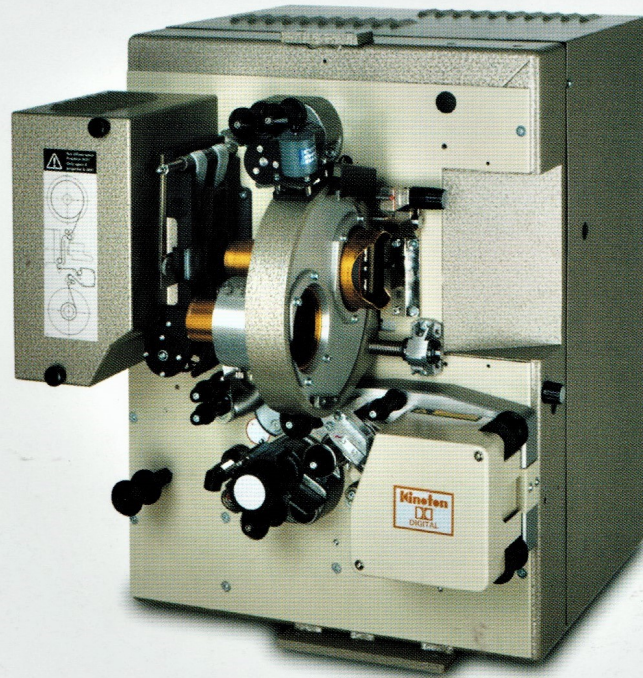

The PK 60 E projector head sets new standards with its patented electronic intermittent: perfect picture steadiness, perfect focus and contrast.

Projector Head PK 60 E

- perfect picture steadiness due to electronic control system
- excellent focus and contrast
- high optical efficiency due to longer dwell time of the picture in aperture
- continuous electronic framing device
- synchronous running electronically controlled shutter for increased brightness and flicker-free projection at all speeds
- mounts to all standard consoles and accepts different cue detectors and reel arms
- curved film gate for optimum focus, even with the most difficult film stock
- safe and precise film transport
- easy connection to any automation or ancillary equipment
- electronic interlock available
- operates from American or European electric supply
- easy access to all components
- quick installation and easy operation
- just like all Kinoton products: perfectly reliable and virtually maintenance-free

For more information visit our website:

www.kinoton.com/pk60e.htm

Technical Data:

Line frequency:	50 Hz / 60 Hz
Line voltage:	110 V / 120 V / 220 V / 240 V
Power consumption:	500 W
Net weight	75 kg (165 lbs)
Gross weight	100 kg (220 lbs)

Options:

- **Lens holder with quick-change lathe-bed style mount, pre-adjustable to optimum focus, 70.6 mm or 101.6 mm diameter**
- **Manual lens turret for two or three 70.6 mm lenses**
- **Automatic lens turret and aperture changer for two or three 70.6 mm lenses**
- **Remote focusing control**
- **Remote framing control**
- **35 mm optical sound device for Mono and Stereo prints**
- **Kinoton reverse scan sound device for 35 mm analog sound**
- **Kinoton reverse scan sound device for 35 mm analog sound and Dolby digital sound**
- **Sound readers for Dolby, DTS and Sony SDDS digital sound**
- **Full remote control of projector**